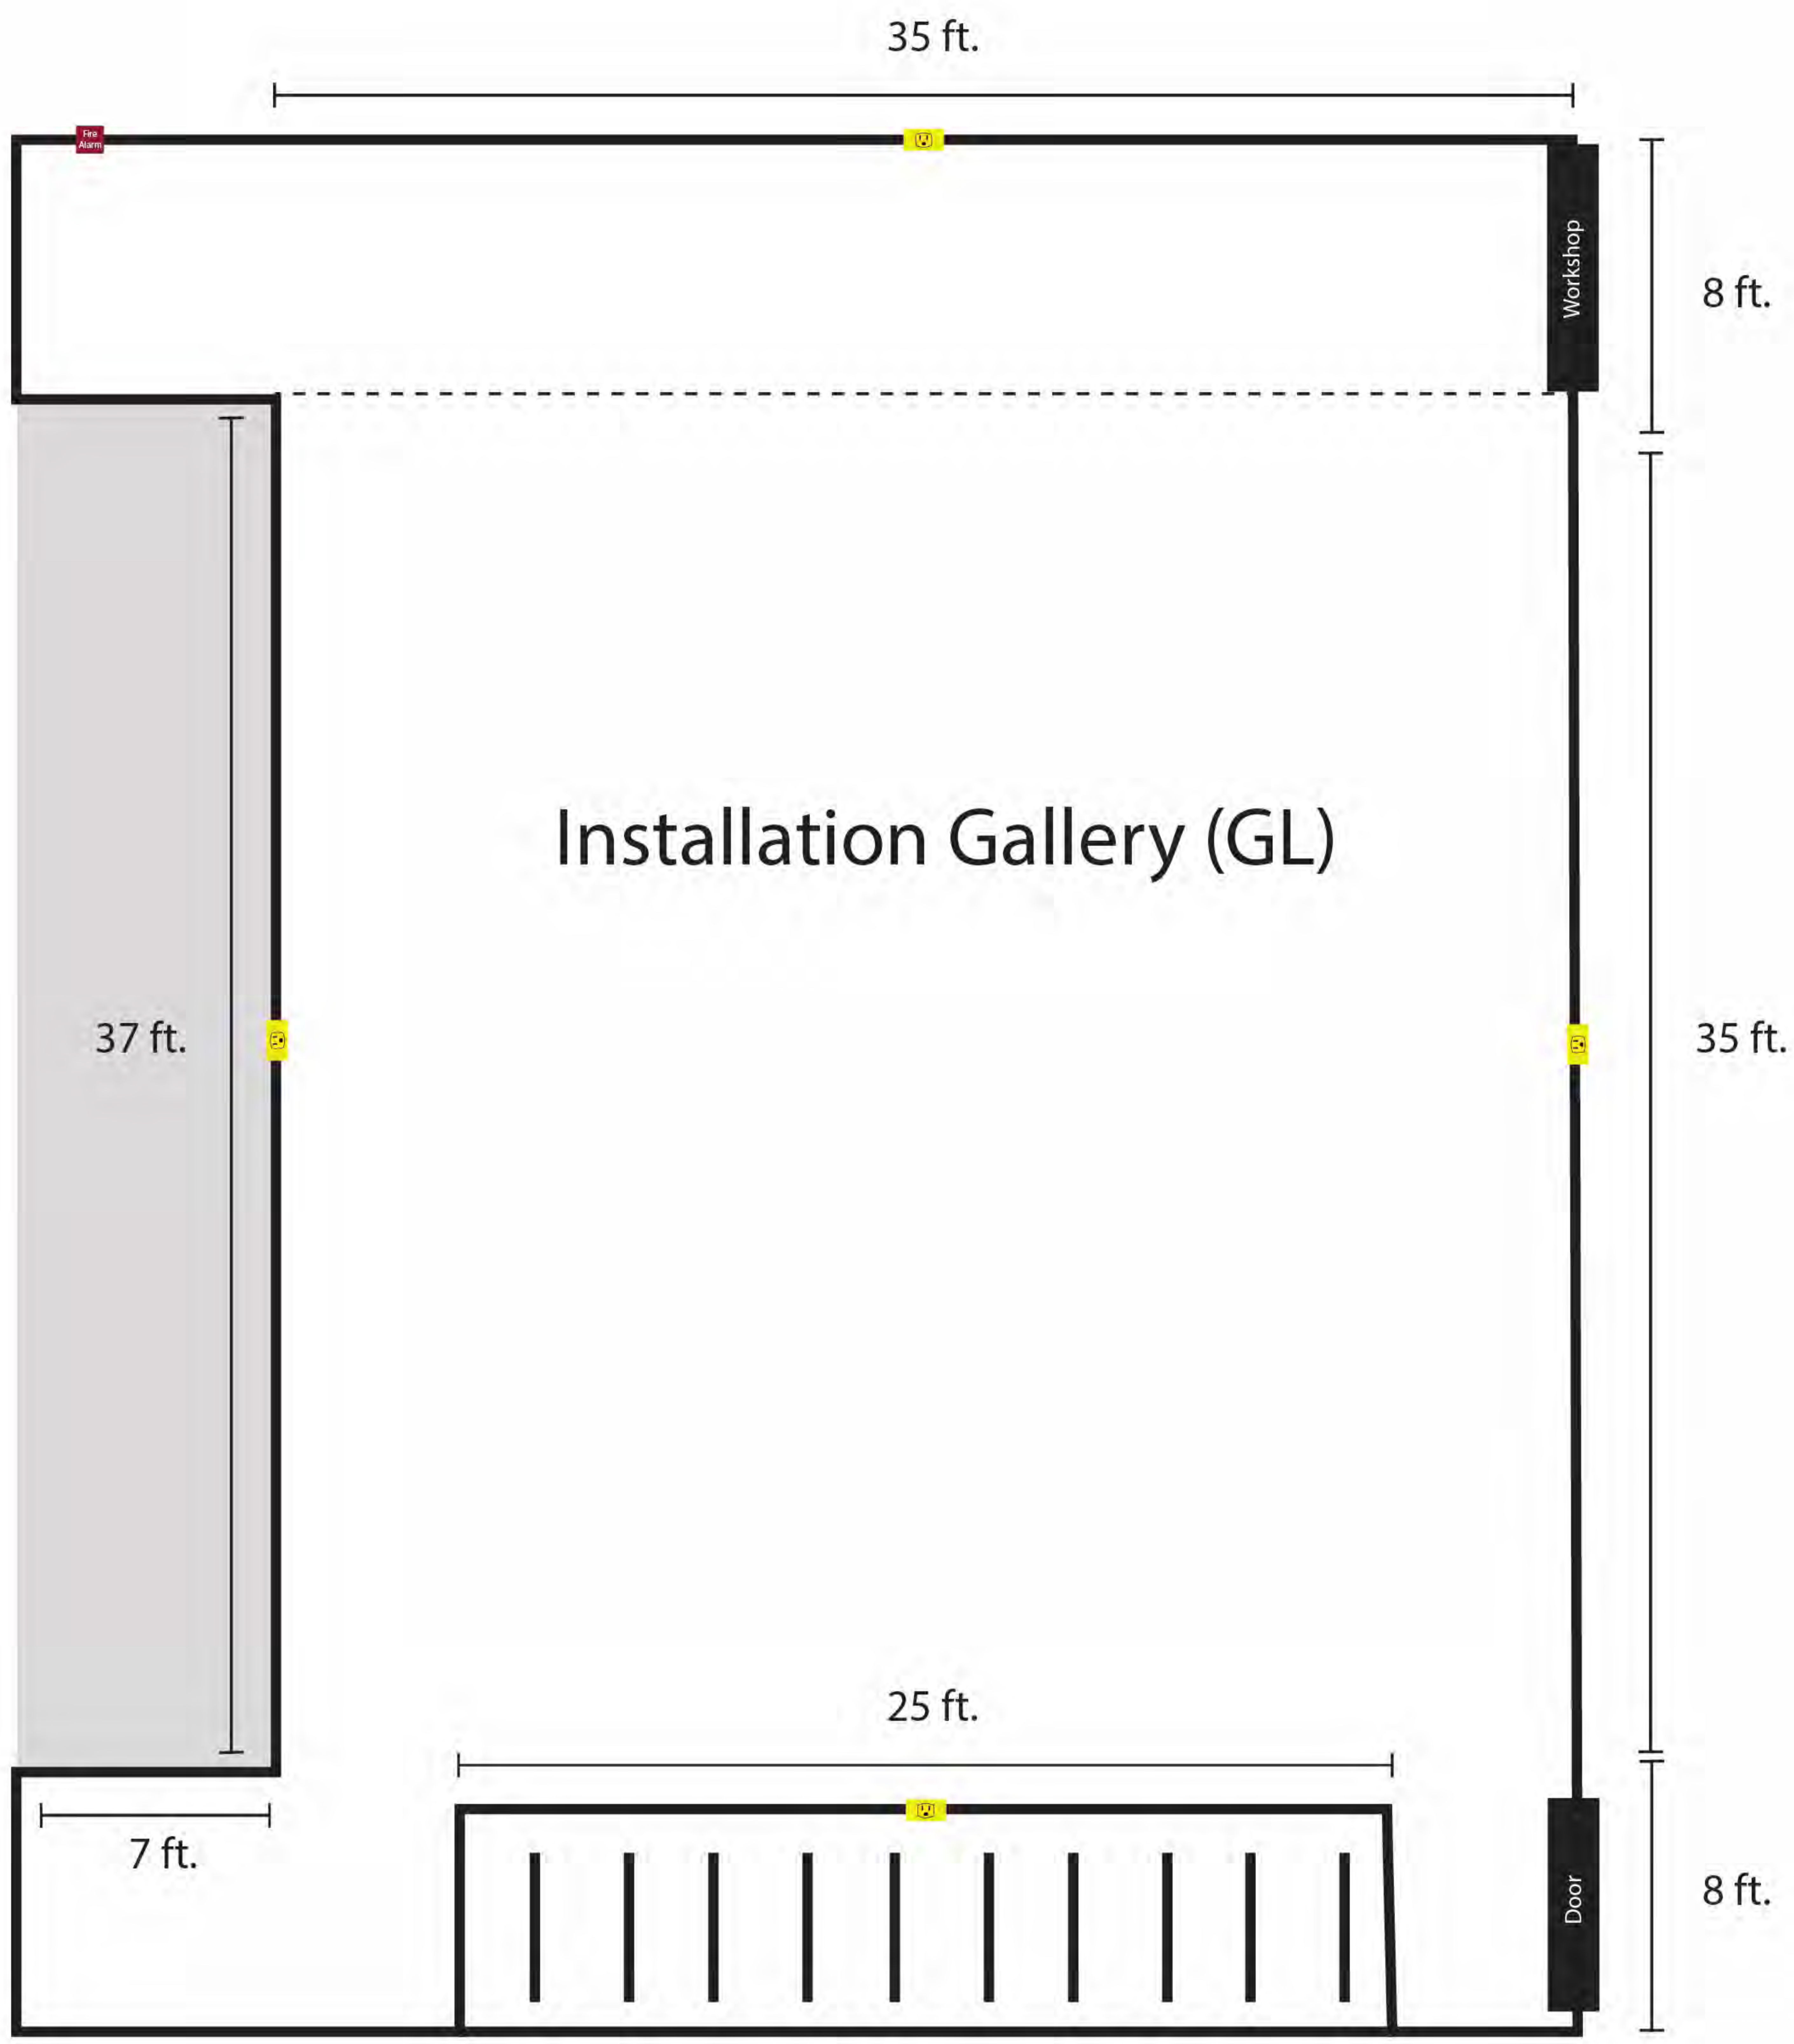

43 ft.

Bridge

13 ft. 6 in.

44 ft.

Gallery B

36 ft. 7 in.

13 ft.

8 ft.

Fire Hose

Fire Alarm

Emergency Exit

35 ft.

8 ft.

Workshop

Installation Gallery (GL)

37 ft.

35 ft.

U

25 ft.

7 ft.

8 ft.

Door

U

U