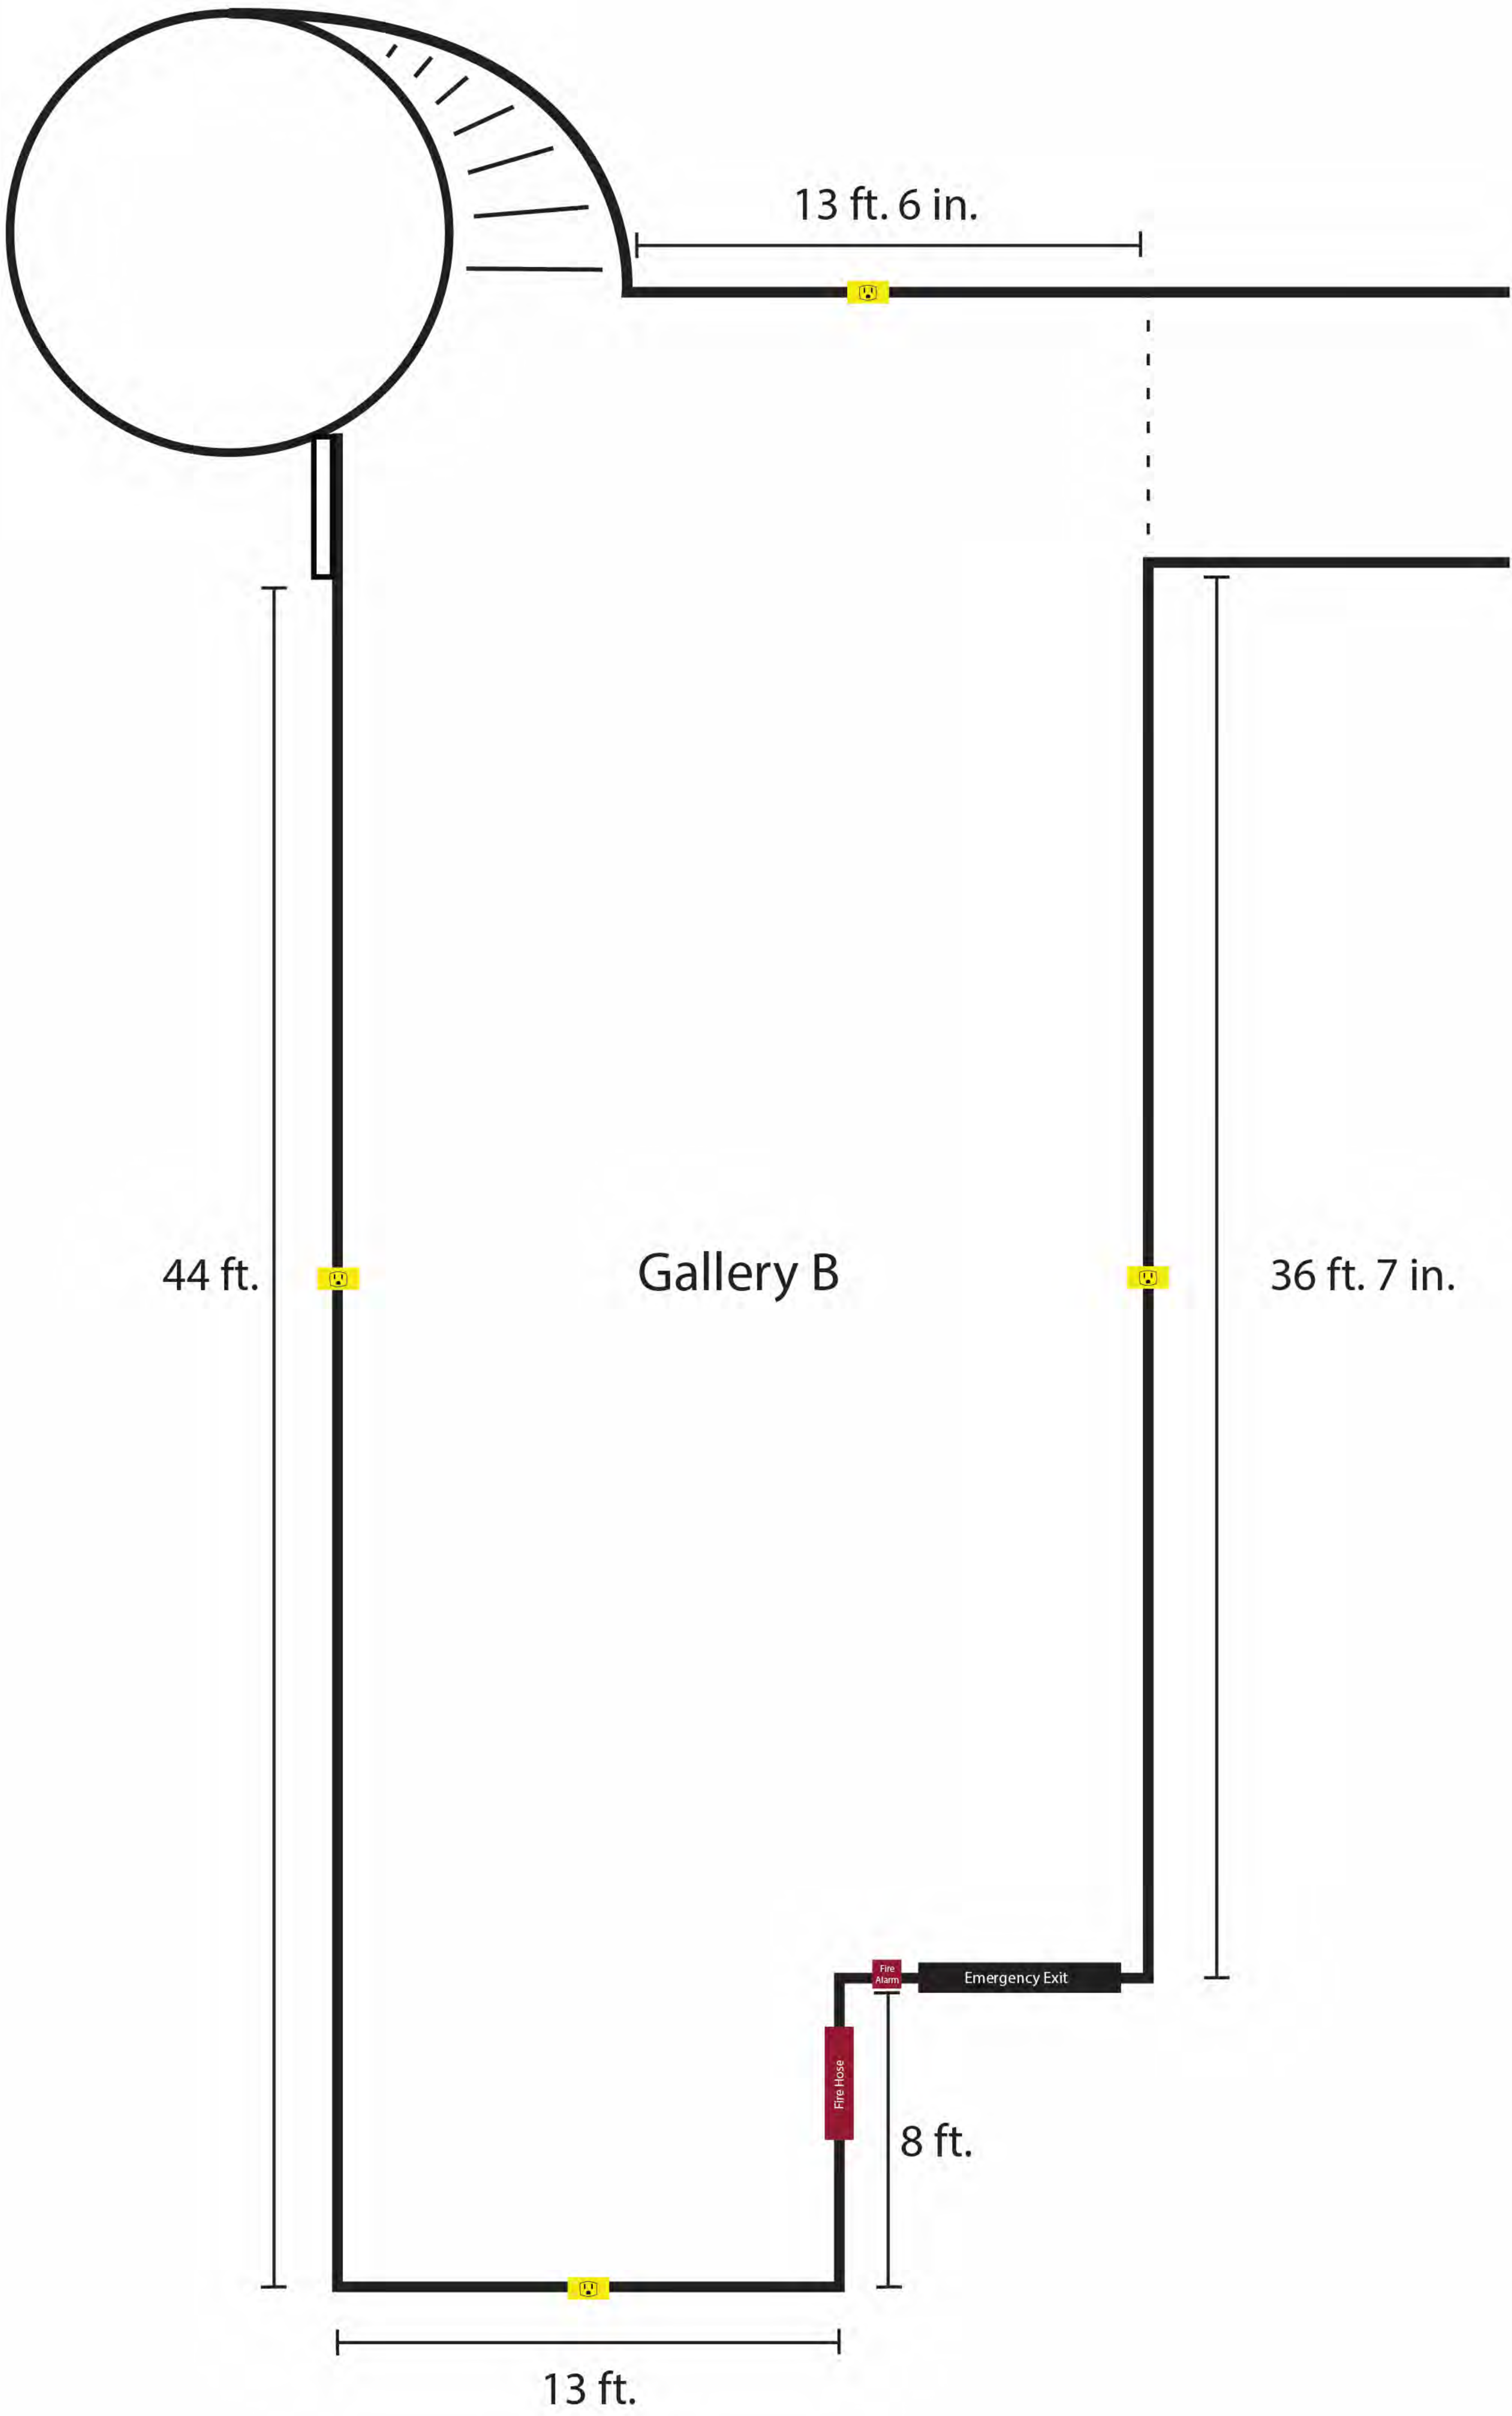

43 ft.

Bridge

13 ft. 6 in.

44 ft.

Gallery B

36 ft. 7 in.

13 ft.

8 ft.

Fire Hose

Fire Alarm

Emergency Exit

35 ft.

8 ft.

Workshop

Installation Gallery (GL)

37 ft.

35 ft.

U

25 ft.

7 ft.

8 ft.

Door

U

U