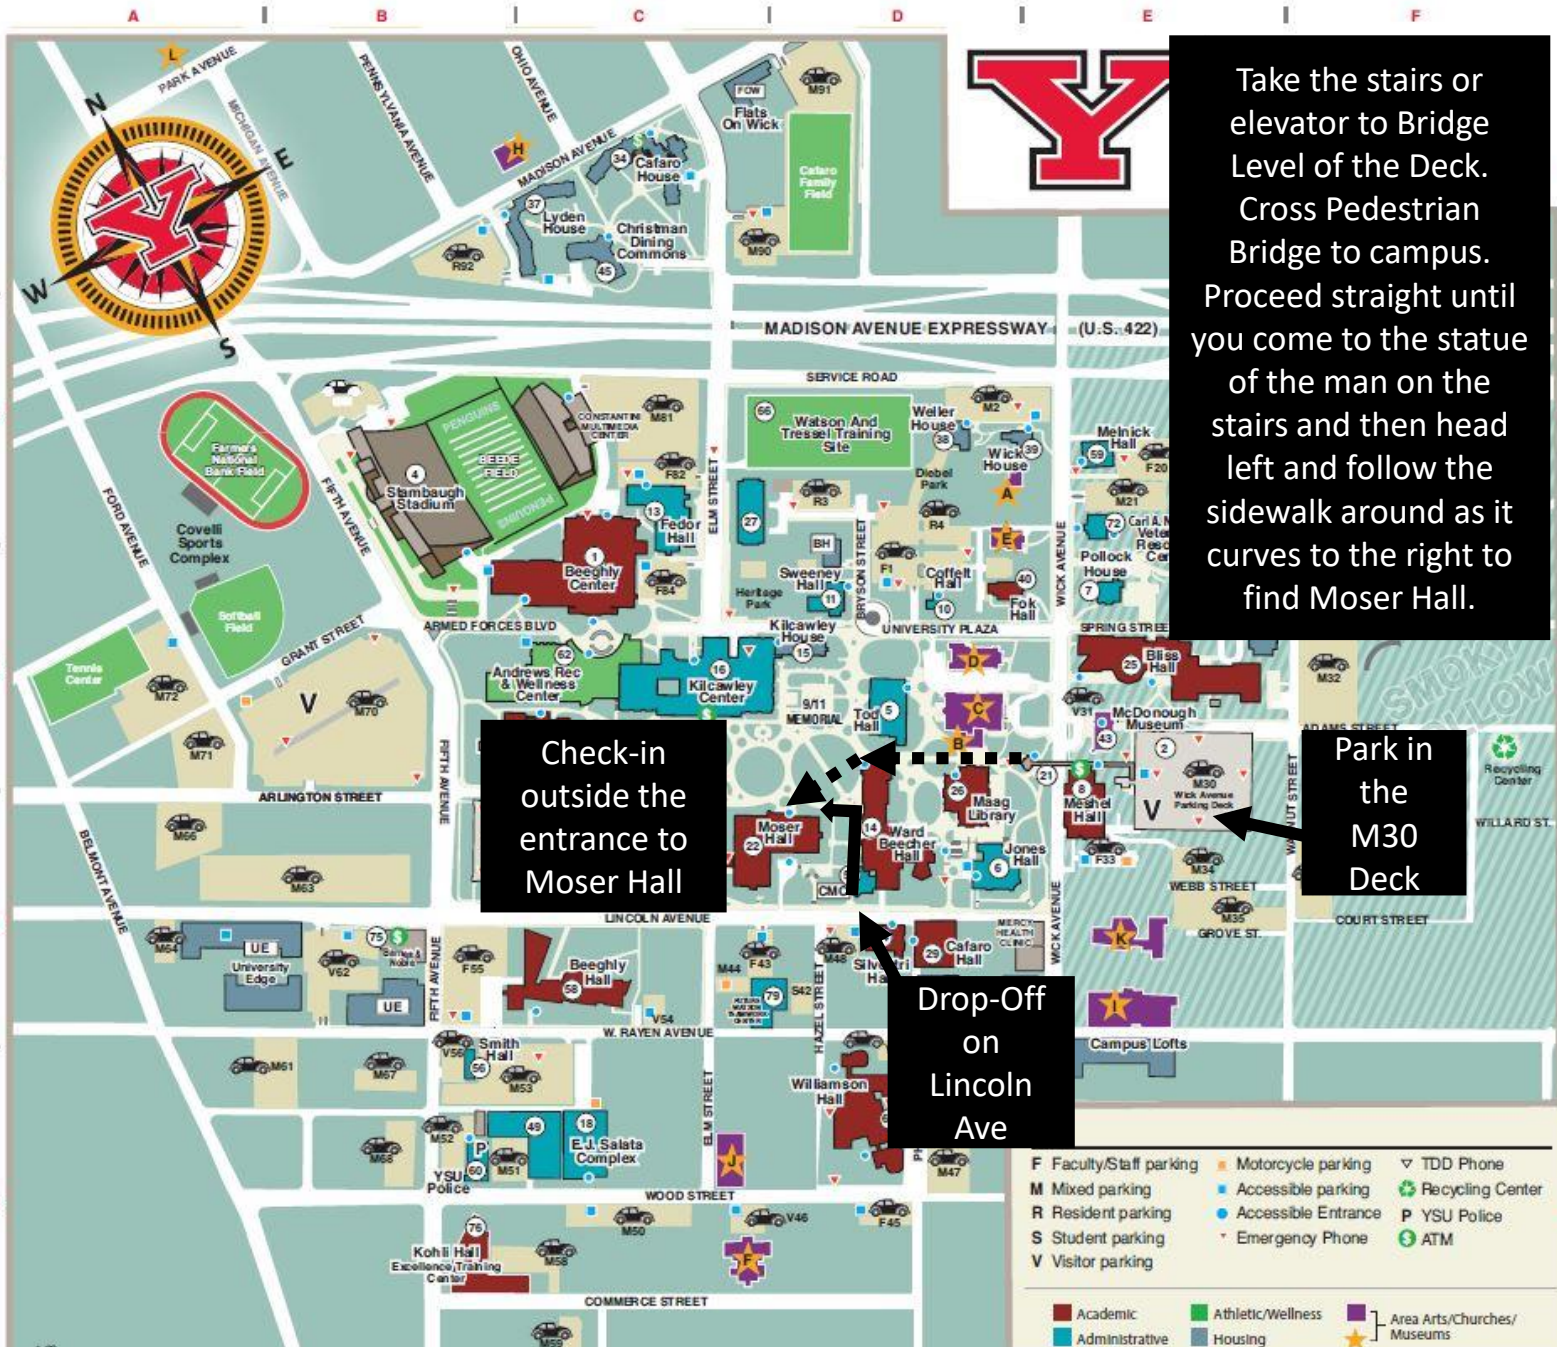

UNIVERSITY BUILDINGS

- 62 Andrews Student Recreation and Wellness Center
- 75 Barnes & Noble Bookstore
- 1 Beeghly Center
- 58 Beeghly Hall
- 25 Bliss Hall
- BH Buechner Hall
- 29 Cafaro Hall
- 34 Cafaro House
- 72 Carl A. Nunziato Veterans Resource Center
- 27 Central Utility Plant
- 45 Christman Dining Commons
- 60 Clingan-Waddell Hall (YSU Police)
- 10 Coffelt Hall
- 57 CMC
- 24 Cushiwa Hall
- 9 DeBartolo Hall
- 18 E.J. Salata Complex
- 13 Fedor Hall
- POW Flats On Wick Apartments
- 40 Fok Hall
- 6 Jones Hall
- 6 Kilcawley Center
- 15 Kilcawley House
- 76 Kohli Hall / Excellence Training Center
- 37 Lyden House
- M30 Wick Avenue Parking Deck
- M60 Fifth Avenue Parking Deck
- 26 Maag Library
- McDonough Museum of Art
- 59 Melnick Hall
- 2 Meshel Hall
- 8 Moser Hall
- 7 Pollock House
- 54 Silvestri Hall
- 56 Smith Hall
- 4 Stambaugh Stadium
- 21 Stavich Family Bridge
- 11 Sweeney Hall (Admissions)
- 5 Tod Hall
- UE University Edge Apartments
- 100 University Courtyard Apartments
- 200 University Courtyard Apartments
- 14 Ward Beecher Hall
- 66 Watson And Tressel Training Site (WATTS)
- 79 (Future) Watson Teamwork Center
- 38 Weller House
- 49 Westinghouse Building
- 39 Wick House
- 64 Williamson Hall

Take the stairs or elevator to Bridge Level of the Deck. Cross Pedestrian Bridge to campus. Proceed straight until you come to the statue of the man on the stairs and then head left and follow the sidewalk around as it curves to the right to find Moser Hall.

Check-in outside the entrance to Moser Hall

Drop-Off on Lincoln Ave

Park in the M30 Deck

- F Faculty/Staff parking
- M Mixed parking
- R Resident parking
- S Student parking
- V Visitor parking
- Motorcycle parking
- Accessible parking
- Accessible Entrance
- Emergency Phone
- TDD Phone
- Recycling Center
- YSU Police
- ATM